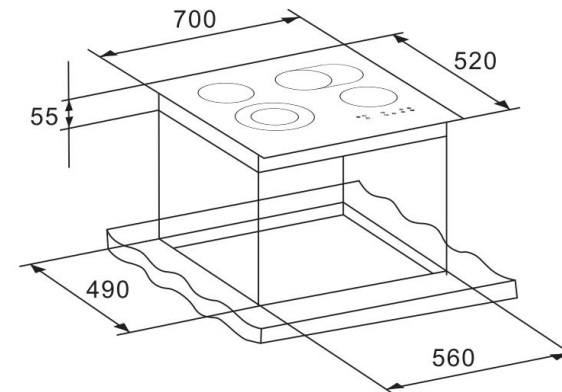

## PRODUCT CARD

### BROHN 70cm CERAMIC COOKTOP

MODEL: 2KC472

D (mm)	W (mm)	H (mm)	Cut-out D(mm)	Cut-out W (mm)
520	700	55	490	560

#### Specifications

Supply Voltage: 220–240 V~ 50/ 60 Hz  
 1m, 5-core power cable without plug

Power Rating: 6600W

Product Size D×W×H (mm): 520X700X55

Cut-Out Dimensions D×W (mm): 490X560

#### Heating Zones Power

 2200W, 230mm D

 1200W, 165 mm D

 1100W-2000W,  
 OVAL 165 270mm D

 1200W, 165 mm D

**Before using your New Ceramic Hob: Read full instruction manual, taking special note of the 'Safety Warnings' section.**