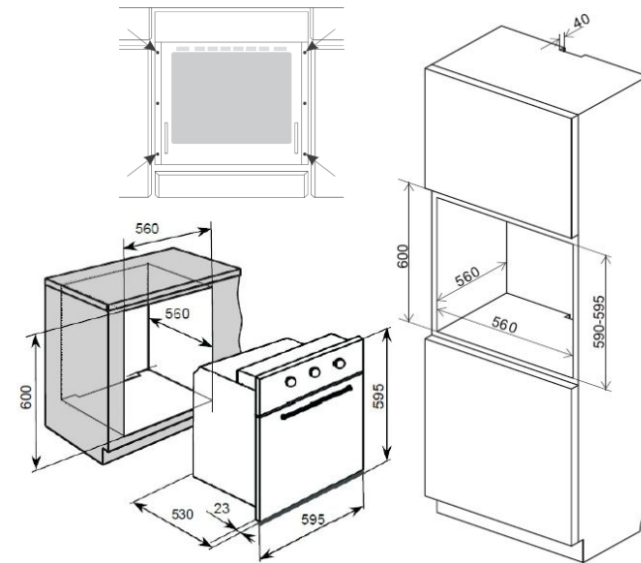

PRODUCT CARD

BROHN 60cm Built-in Electric Oven Stainless Steel

11 Functions with InBuilt AirFry mode

MODEL: BRO6010FP

D(mm)	W (mm)	H (mm)
560	560	600

Features

Extra Large Oven: 89L Gross with 2 Lights
 11 Functions with Inbuilt AirFry mode
 LED digital timer with easy operating knob control
 INOX Stainless Steel Front
 Programmable clock / cut off timer
 Mechanical Thermostat: 50°C-250°C
 Triple-glazed, easy removable door and glass
 5 Shelves, Special INOX AirFry tray
 24 hour white LED timer
 Energy Efficiency Class: A
 Black enameled cavity with easy removable side racks, 2 Telescopic Runners

Specifications

Voltage Rating: 220-240 V~ 50/ 60 Hz
 Max Rated Inputs: 2.9kw
 Power Cord: 15 amp 3 Pin Plug
 Temperature Range: 50 ~ 250°C
 Product Size D×W×H (mm): 530 x 595 x 595
 Package Size D×W×H (mm): 580 x 650 x 655
 Product Weight: 28 kg/Package Weight: 30 kg