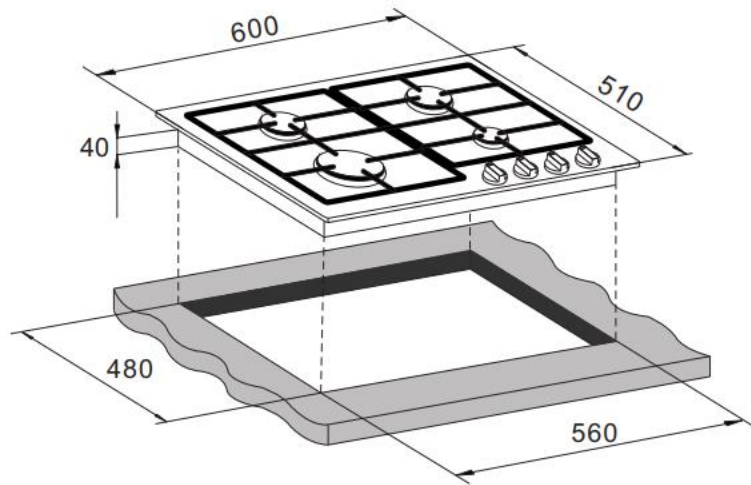

## DIMENSIONS

|                          |                    |
|--------------------------|--------------------|
| Cut-Out Dim. (W x H)     | 560 x 480 mm       |
| Product Dim. (W x H x D) | 600 x 510 x 40 mm  |
| Product Weight           | 8.2 kg             |
| Packed Dim (W x H x D)   | 640 x 550 x 145 mm |
| Packed Weight            | 8.8 kg             |

## KEY FEATURES

- Front control operation
- Automatic ignition
- Heavy duty metal pan stands
- Flame failure safety device on each burner
- LPG conversion kit

NOTE TO THE INSTALLER: Dimensions, specifications and drawings not to scale and to assist as a guide only. Trinity Appliances reserves the absolute and unrestricted right to change product materials and specifications, at any time, without notice. Physical product measurements of actual product must be taken prior to installation and making a cutout. Proper installation is the responsibility of the installer. Product failure due to improper installation is not covered under the Product Warranty.

## Product Dimensions

## Cut-Out Dimensions

Height: 510mm  
Width: 600mm  
Depth: 40mm

480mm  
560mm

NOTE TO THE INSTALLER: Dimensions, specifications and drawings not to scale and to assist as a guide only. Trinity Appliances reserves the absolute and unrestricted right to change product materials and specifications, at any time, without notice. Physical product measurements of actual product must be taken prior to installation and making a cutout. Proper installation is the responsibility of the installer. Product failure due to improper installation is not covered under the Product Warranty.