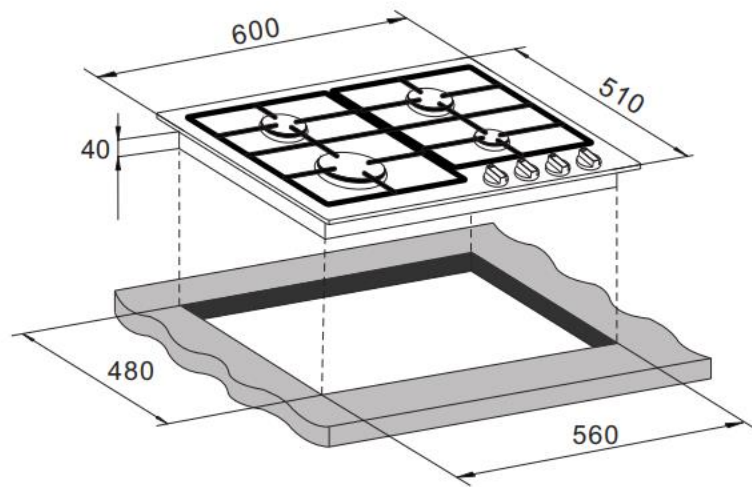

60cm 4 Burner Gas Glass Cooktop

TRG604BK

GENERAL	
Type	Built-in
Size	60 cm
Finish	Black Glass
Functions	Knob
Technical specification	
Voltage Rating	220–240 V AC 50/ 60 Hz
Max Rated Inputs	0.0008KW
Cooking Zones	4 Burner
Mains Supply Lead	3 core x 0.75mm ² (Type RR-F <HAR> marked)
Type	Natural Gas (1.0 KPa) LPG (2.75KPa)
Power Cord	1 m
Mains cable	Yes
COOKTOP	
Burner Configuration	4- Gas Burner
Front left	1 x 14.4 MJ/h semi-rapid burner(NG)
Front right	2 x 6.5 MJ/h semi-rapid burners(NG)
Rear left	1 x 3.6 MJ/h auxiliary burner(NG)
Rear right	2 x 6.5 MJ/h semi-rapid burners(NG)
Pan Support Type	Cast Iron Continuous Pan Supports
DIMENSIONS	
Cut-Out Dim. (W x H)	560 x 480 mm
Product Dim. (W x H x D)	600 x 510 x 40 mm
Product Weight	12.20 kg
Packed Dim (W x H x D)	640 x 550 x 145 mm
Packed Weight	12.80 kg

60cm 4 Burner Gas Glass Cooktop

TRG604BK

Product Dimensions

Cut-Out Dimensions

Height: 510mm
Width: 600mm
Depth: 40mm

480mm
560mm

NOTE TO THE INSTALLER: Dimensions, specifications and drawings not to scale and to assist as a guide only. Trinity Appliances reserves the absolute and unrestricted right to change product materials and specifications, at any time, without notice. Physical product measurements of actual product must be taken prior to installation and making a cutout. Proper installation is the responsibility of the installer. Product failure due to improper installation is not covered under the Product Warranty.