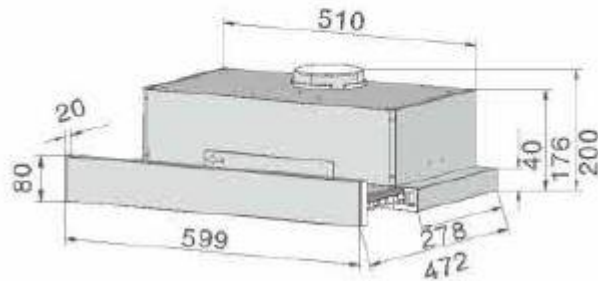

GENERAL

Installation	Built-in
Size	60 cm
Material	Stainless Steel
Color	White
Control Design	Rocker Switch

SPECIFICATIONS

Fan Speed	2-speed
Exhaust Air Power	440 cbm/h
Lighting	2W Square Lamp
Filter	5 layers Aluminium Filter x 2
Flue	Not Included
Pipe	Not Included

AVAILABLE ACCESSORIES

Filter	Carbon Filter CP120 (1 set included)
Flue	No

POWER / RATINGS

Voltage Rating	220-240 V~ 50/ 60 Hz
Power Cord	1.5m cable with 3 pin Plug

DIMENSIONS

Product Dim. (H x W x D)	200 x 600 x 278 mm
Product Weight	7.5 kg
Packed Dim. (H x W x D)	645 x 225 x 360 mm
Package Weight	9.5 kg

Unit:mm

Product Dimensions

Height:	200mm
Width:	599mm
Depth:	278mm

NOTE TO THE INSTALLER: Dimensions, specifications and drawings not to scale and to assist as a guide only. Trinity Appliances reserves the absolute and unrestricted right to change product materials and specifications, at any time, without notice. Physical product measurements of actual product must be taken prior to installation and making a cutout. Proper installation is the responsibility of the installer. Product failure due to improper installation is not covered under the Product Warranty.