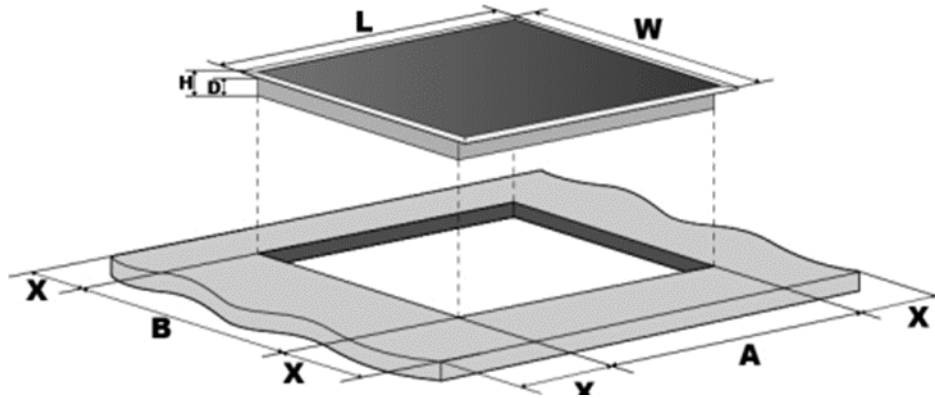

KEY FEATURES

- LED display
- 9 power levels
- Electronic touch control
- Power Slider Regulating
- Pan Sensor
- Child Lock
- Ceramic shatterproof safety glass
- Easy clean surface
- Residual heat indicators
- 99min Timer

GENERAL	
Type	Built-in
Size	77 cm
Finish	Glass
Functions & Temperature Control	Touch Control
Technical specification	
Voltage Rating	220-240 V~ 50/ 60 Hz
Cooking Zones	4 Zones
Installed Electric Power	7.2 KW
Zone information	
Front left	230mm, 2200W/1100W (Double ring)
Front right	200mm, 1800W
Rear left	165mm, 1200W
Rear right	270mm*165mm, 2000W/1100W
DIMENSIONS	
Cut-Out Dim. (H x W)	720 x 485 mm
Product Dim. (H x W x D)	770 x 520 x 52 mm
Product Weight	9 kg
Packed Dim (H x W x D)	895 x 660 x 155mm
Packed Weight	11 kg

77cm Ceramic Cooktop

TRC775

L (mm)	W (mm)	H (mm)	D (mm)	A (mm)	B (mm)	X (mm)
770	520	52	46	720	485	50 minimum

NOTE TO THE INSTALLER: Dimensions, specifications and drawings not to scale and to assist as a guide only. Trinity Appliances reserves the absolute and unrestricted right to change product materials and specifications, at any time, without notice. Physical product measurements of actual product must be taken prior to installation and making a cutout. Proper installation is the responsibility of the installer. Product failure due to improper installation is not covered under the Product Warranty.