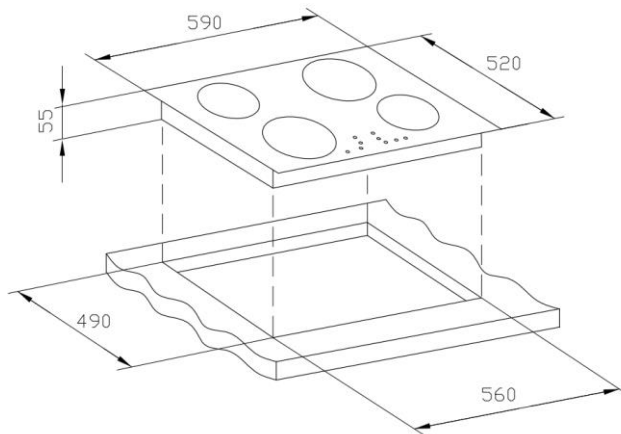

Zone information

Front left	165mm, 1200W
Front right	200mm, 1800W
Rear left	200mm, 1800W
Rear right	165mm, 1200W

DIMENSIONS

Cut-Out Dim. (H x W)	560 x 490 mm
Product Dim. (H x W x D)	590 x 520 x 52 mm
Product Weight	8.5 kg
Packed Dim (H x W x D)	640 x 570 x 90 mm
Packed Weight	10 kg

KEY FEATURES

- LED display
- 9 power levels
- Electronic touch control
- Pan Sensor
- Ceramic shatter-proof safety glass
- Easy clean surface
- Residual heat indicators
- Auto safety switch off
- 99min Timer

60cm Ceramic Cooktop

TRC604

Product Dimensions Cut-Out Dimensions

Height:	590mm	560mm
Width:	520mm	490mm
Depth:	52mm	

NOTE TO THE INSTALLER: Dimensions, specifications and drawings not to scale and to assist as a guide only. Trinity Appliances reserves the absolute and unrestricted right to change product materials and specifications, at any time, without notice. Physical product measurements of actual product must be taken prior to installation and making a cutout. Proper installation is the responsibility of the installer. Product failure due to improper installation is not covered under the Product Warranty.