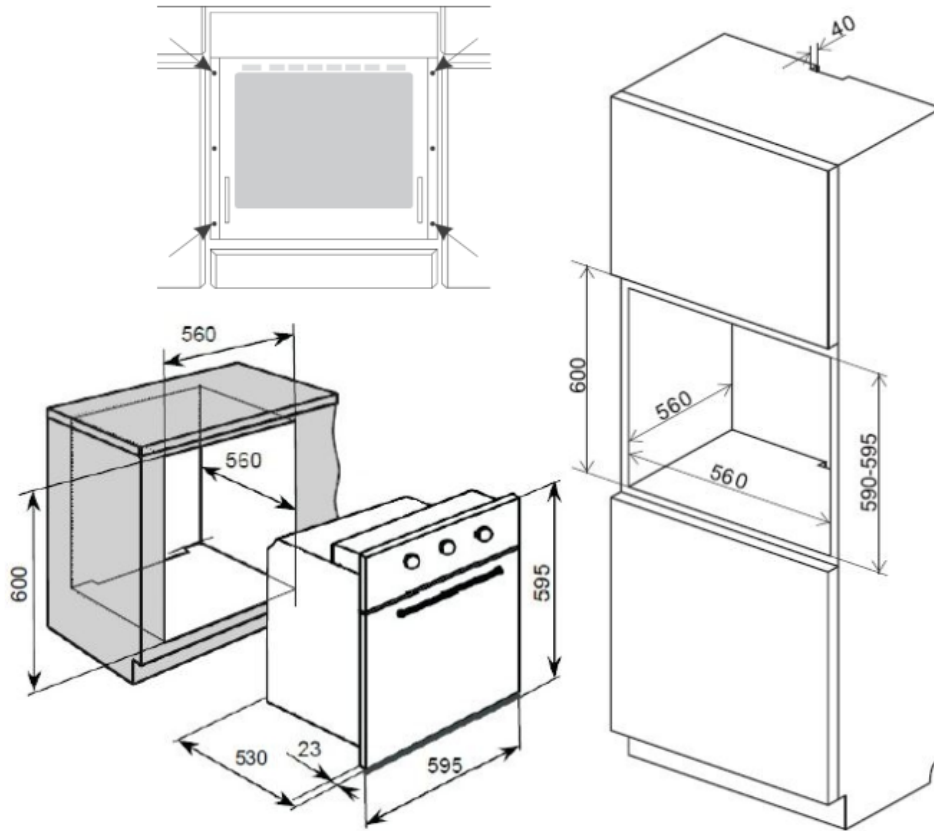

GENERAL

Type	Built-in
Size	60 cm
Finish	Stainless Steel & Black Glass
Side Walls	Stainless Steel
Functions & Temperature Control	Knobs
Timer Control	Digital LED Display
Handle	Aluminum Matt
Knobs	Solid Aluminum Outer Shelf

TEMPERATURE SELECTOR

Knob Control	Yes
Temperature Range	50 ~ 250°C

PROGRAMMABLE TIMER / DISPLAY

Timer	24 hour
Display	White LED Display

ACCESSORIES / OVEN CAVITY

Airfry Tray	Yes
Oven Tray	Yes
Oven Shelf	Yes
Tray Insert Grill Rack	Yes
Oven Cavity	Black Enamel
Cavity Size	73 L

POWER / RATINGS

Voltage Rating	220-240 V~ 50/ 60 Hz
Power Rating	Max. 2.9kw
Power Cord	15 amp 3 Pin Plug
Energy Rating	A

DIMENSIONS

Cut-Out Dim. (H x W x D)	600 x 560 x 560 mm (min)
Product Dim. (H x W x D)	595 x 595 x 530 mm
Product Weight	31 kg
Packed Dim. (H x W x D)	655 x 650 x 580 mm
Package Weight	33 kg

Product Dimensions

Height: 595mm
 Width: 595mm
 Depth: 530mm

Cut-Out Dimensions

600mm
 560mm
 560mm (min)

NOTE TO THE INSTALLER: Dimensions, specifications and drawings not to scale and to assist as a guide only. Trinity Appliances reserves the absolute and unrestricted right to change product materials and specifications, at any time, without notice. Physical product measurements of actual product must be taken prior to installation and making a cutout. Proper installation is the responsibility of the installer. Product failure due to improper installation is not covered under the Product Warranty.