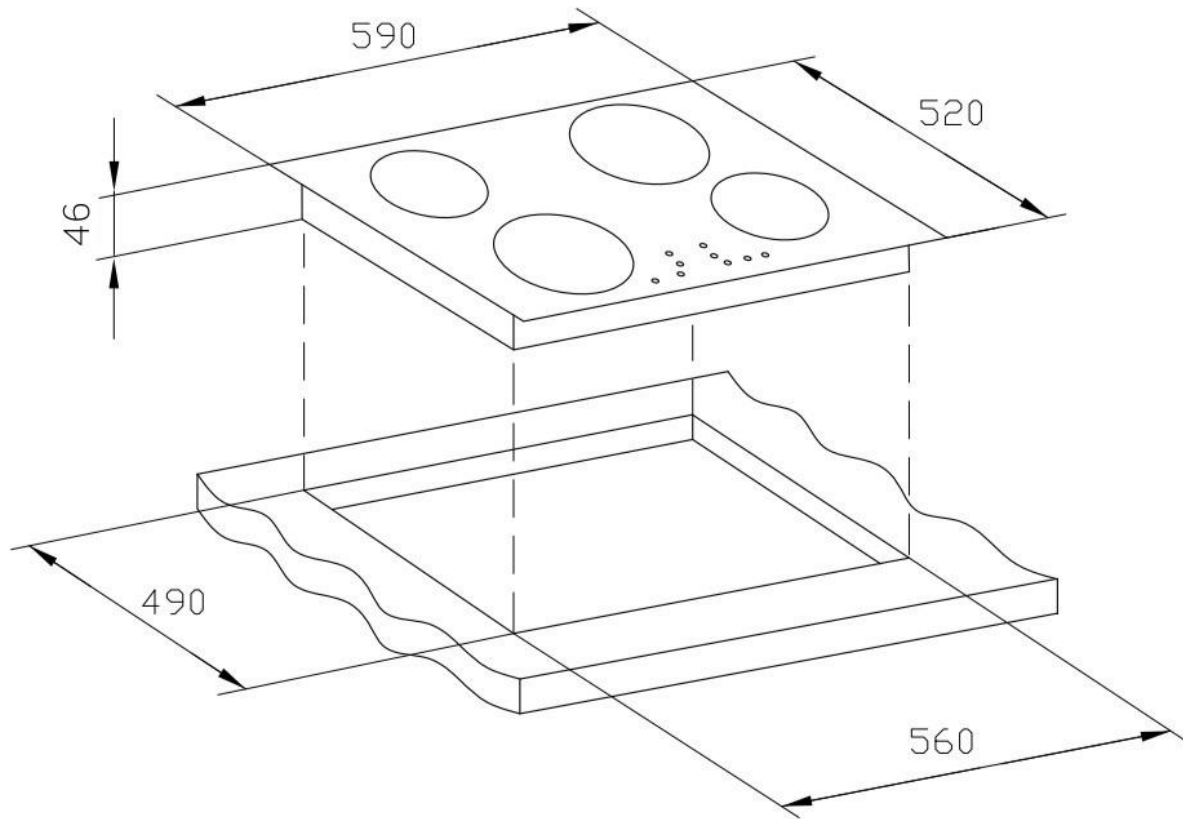

60cm EuroKera Ceramic Cooktop

TRC600-EK

GENERAL

Type	Built-in
Size	60 cm
Finish	Black Crystal Glass
Functions & Temperature Control	Touch Control

Technical specification

Voltage Rating	220–240 V~ 50/ 60 Hz
Power Rating	6KW
Cooking Zones	4 Zones
Power Cord	1.2cm
Mains cable	No

Zone information

Front left	Φ 190mm 1.8KW
Front right	Φ 155mm 1.2KW
Rear left	Φ 155mm 1.2KW
Rear right	Φ 190mm 1.8KW

DIMENSIONS

Cut-Out Dim. (H x W)	560 x 490 mm
Product Dim. (H x W x D)	590 x 520 x 46 mm
Product Weight	8.7 kg

KEY FEATURES

- LED display
- 9 power levels
- Electronic touch control
- Overflow detection
- Time limit security system
- Ceramic shatter-proof safety glass
- Easy clean surface
- Residual heat indicators
- Safety key lock
- Auto safety switch off
- Temperature limiter

Product Dimensions Cut-Out Dimensions

Height:	590mm	560mm
Width:	520mm	490mm
Depth:	46mm	

NOTE TO THE INSTALLER: Dimensions, specifications and drawings not to scale and to assist as a guide only. Trinity Appliances reserves the absolute and unrestricted right to change product materials and specifications, at any time, without notice. Physical product measurements of actual product must be taken prior to installation and making a cutout. Proper installation is the responsibility of the installer. Product failure due to improper installation is not covered under the Product Warranty.